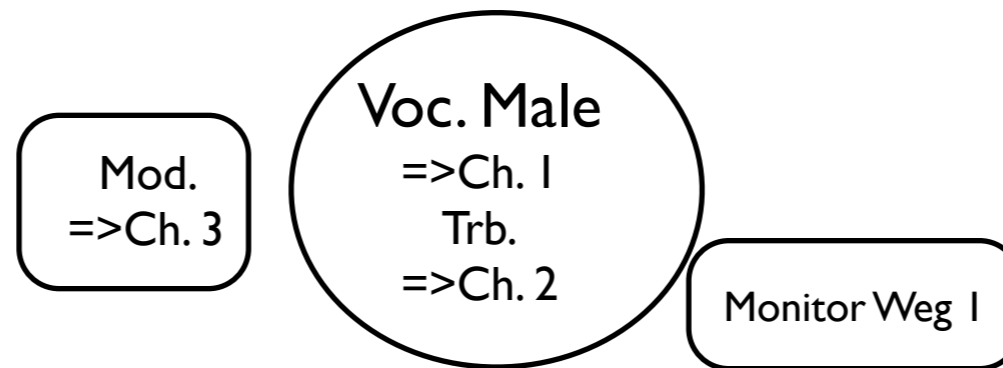

Technical Rider Blue Alley -Trio

<=> mind. 3m =>

Channel List

- 01 Vocal Male
- 02 Trombone
- 03 Moderation
- 04 E-Piano Left
- 05 E-Piano Right
- 06 Bass
- 07 Bassdrum
- 08 Snare
- 09 Overhead
- 10 Overhead
- 11 Standtom
- 12 Tom 1
- 13 Tom 2

<=> mind. 3,50m =>